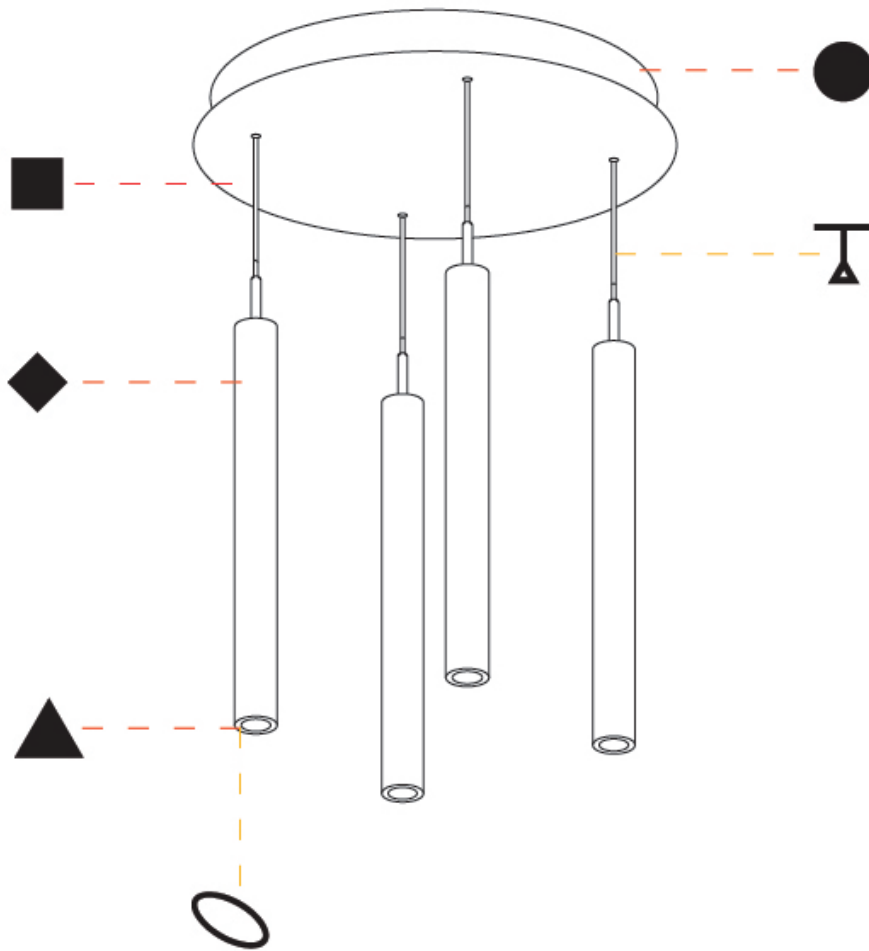

G-MINI ROUND HANGOVER SUSPENSION

A300627-

PROJECT	_____
TYPE	_____
SPECIFIER	_____
QUANTITY	_____
DATE	_____