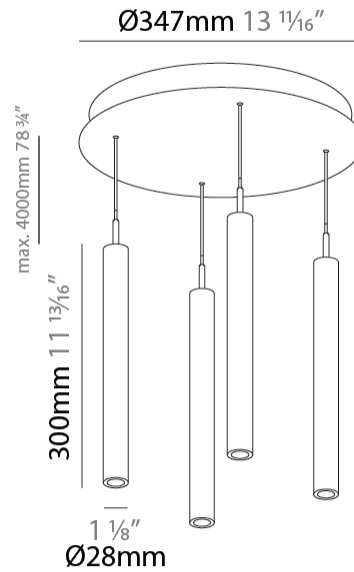

GENERAL

Series: G-Mini Round
Subseries: G-Mini Round Hangover
Brand: Prolicht
Division: Architectural
Mounting Type: Suspension
Mounting Location: Ceiling
Subcategory: Spots

PHYSICAL

Shape: Cylinder
Diameter (mm): 347
Diameter (in): 13 11/16
Height (mm): 300
Height (in): 11 13/16
Light Distribution: Direct
Fixture Finish: SSR / BKV / CWI / CRY / HAB / UFT / ITA / RUA / FTG / MYG / LOD / PUS / FRO / FUP / KIA / POP / BLS / SPG / MEY / GOH / GUM / CHC / COM / ABZ / JAG / OBR / MOS / ROR
Accent Finish: NOF / COP / MIR / SSS
Fixture Material: Extruded Aluminum / Steel
Cable Details: 2,000mm/78 3/4" / 4,000mm/157 1/2" - Cable, Black, Green, Orange, Red, White

ELECTRICAL

Lamp Type: LED (Zhaga Standard)
Input Wattage (W): 26
Total Output Wattage (W): 23.7
Dimming: Tri-Mode (Non-Dimming and Phase Dimming (120Vac only) and 0-10V Dimming)
Driver Included: Yes
Driver Location: Integrated
Driver Type: Constant Current - Universal
Driver Class: Class 2
Input Voltage (V): 120 - 277

LED

Color Temperature (°K): 2700 / 3000 / 3500 / 4000
Max. Delivered Lumen (lm): 1614 / 1709 / 1804 / 1852
Nominal Lumen (lm): 1840 / 1949 / 2057 / 2112
CRI: >90 CRI
Lamp Life (hrs): 50000

OPTICAL

Beam Angle: 20 / 26 / 56

RATINGS AND CERTIFICATIONS

Certified By: Certified for North American Standards
IP rating: IP20