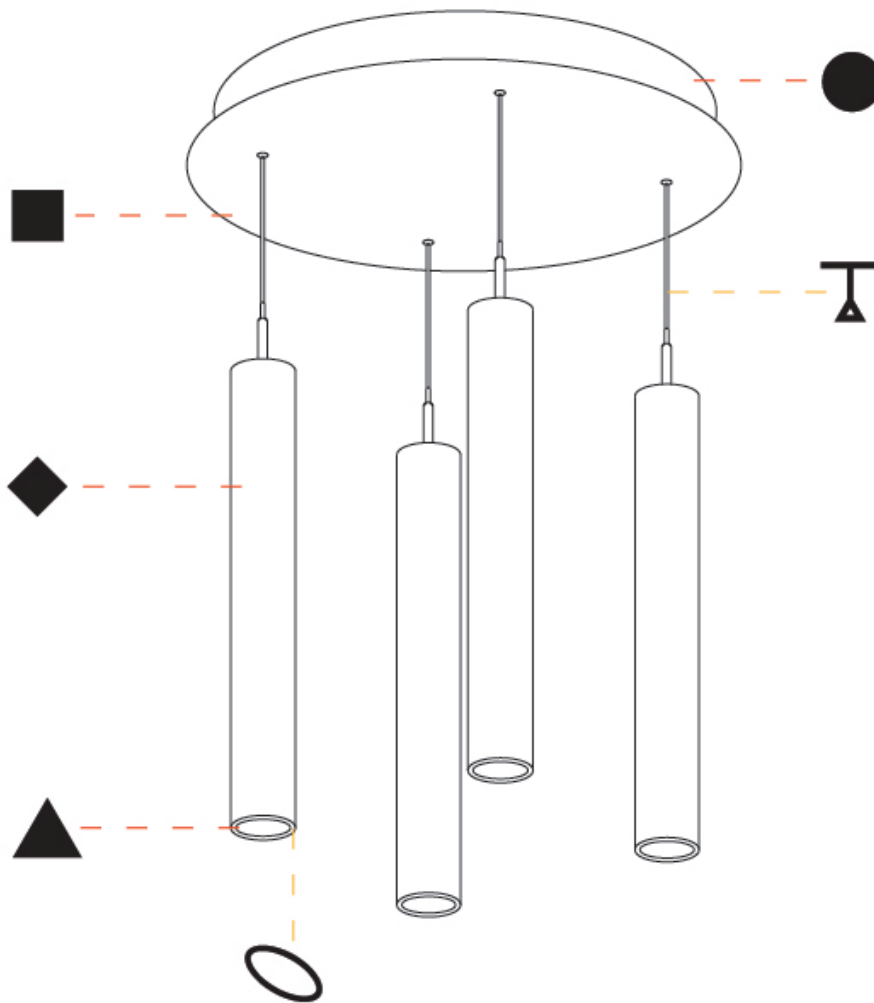

A

G-MINI ROUND

COLOR FINISH CHART

Fixture Finish

Sparkling Silver - 01 (SSR)

Black Velvet - 02 (BKV)

Crystal White - 03 (CWI)

Creamy - 04 (CRY)